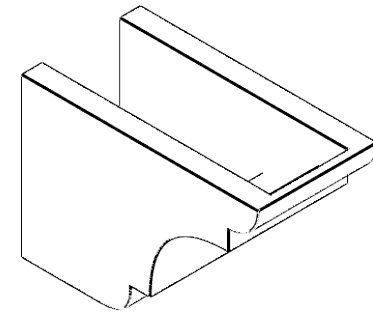

ITEM NUMBER: RFTURO06X08000X12000X008NEB00RCPR

6"W X 8"H X 12"L TIMBERTHANE ROUGH CEDAR NEW BRIGHTON FAUX WOOD OPEN RAFTER TAIL, 8"L END, PRIMED TAN

ISOMETRIC

GENERATED DATE : 03/02/2023

EKENA MILLWORK
2300 WEST MAIN ST.
CLARKSVILLE, TX 75426
TOLL FREE: 866-607-0453
WWW.EKENAMILLWORK.COM

NOTES

1. INSTALLATION TO BE COMPLETED IN ACCORDANCE WITH MANUFACTURER'S SPECIFICATIONS.
2. DRAWING MAY NOT BE TO SCALE
3. THIS DRAWING IS INTENDED FOR DESIGN AND PLANNING PURPOSES ONLY.
4. ALL INFORMATION CONTAINED HEREIN WAS CURRENT AT THE TIME OF DEVELOPMENT BUT MUST BE REVIEWED AND APPROVED BY THE PRODUCT MANUFACTURER TO BE CONSIDERED ACCURATE.
5. TIMBERTHANE ARCHITECTURAL PRODUCTS ARE MADE FROM HIGH DENSITY URETHANE AND COME FACTORY PRIMED