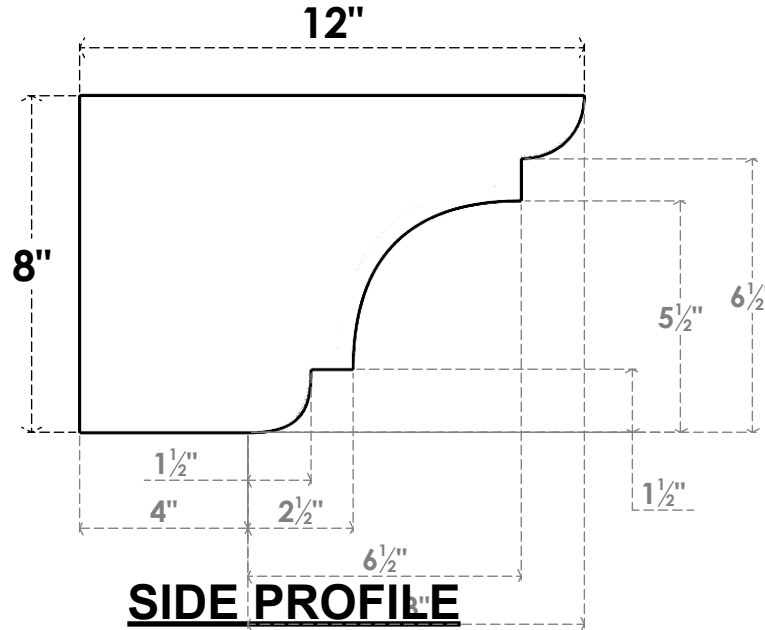

ITEM NUMBER: RFTURO06X08000X12000X008NEB00RCPR

6"W X 8"H X 12"L TIMBERTHANE ROUGH CEDAR NEW BRIGHTON FAUX WOOD OPEN RAFTER TAIL, 8"L END, PRIMED TAN

ISOMETRIC

GENERATED DATE : 03/02/2023

EKENA MILLWORK
2300 WEST MAIN ST.
CLARKSVILLE, TX 75426
TOLL FREE: 866-607-0453
WWW.EKENAMILLWORK.COM

NOTES

1. INSTALLATION TO BE COMPLETED IN ACCORDANCE WITH MANUFACTURER'S SPECIFICATIONS.
2. DRAWING MAY NOT BE TO SCALE
3. THIS DRAWING IS INTENDED FOR DESIGN AND PLANNING PURPOSES ONLY.
4. ALL INFORMATION CONTAINED HEREIN WAS CURRENT AT THE TIME OF DEVELOPMENT BUT MUST BE REVIEWED AND APPROVED BY THE PRODUCT MANUFACTURER TO BE CONSIDERED ACCURATE.
5. TIMBERTHANE ARCHITECTURAL PRODUCTS ARE MADE FROM HIGH DENSITY URETHANE AND COME FACTORY PRIMED