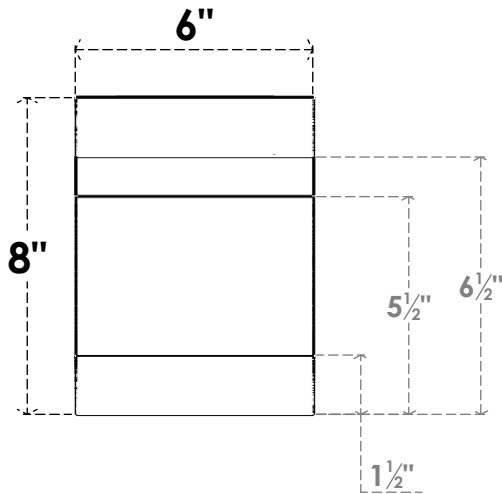

ITEM NUMBER: RFTURO06X08000X12000X008NEB00RCPR

6"W X 8"H X 12"L TIMBERTHANE ROUGH CEDAR NEW BRIGHTON FAUX WOOD OPEN RAFTER TAIL, 8"L END, PRIMED TAN

ISOMETRIC

GENERATED DATE : 03/02/2023

EKENA MILLWORK
2300 WEST MAIN ST.
CLARKSVILLE, TX 75426
TOLL FREE: 866-607-0453
WWW.EKENAMILLWORK.COM

NOTES

1. INSTALLATION TO BE COMPLETED IN ACCORDANCE WITH MANUFACTURER'S SPECIFICATIONS.
2. DRAWING MAY NOT BE TO SCALE
3. THIS DRAWING IS INTENDED FOR DESIGN AND PLANNING PURPOSES ONLY.
4. ALL INFORMATION CONTAINED HEREIN WAS CURRENT AT THE TIME OF DEVELOPMENT BUT MUST BE REVIEWED AND APPROVED BY THE PRODUCT MANUFACTURER TO BE CONSIDERED ACCURATE.
5. TIMBERTHANE ARCHITECTURAL PRODUCTS ARE MADE FROM HIGH DENSITY URETHANE AND COME FACTORY PRIMED